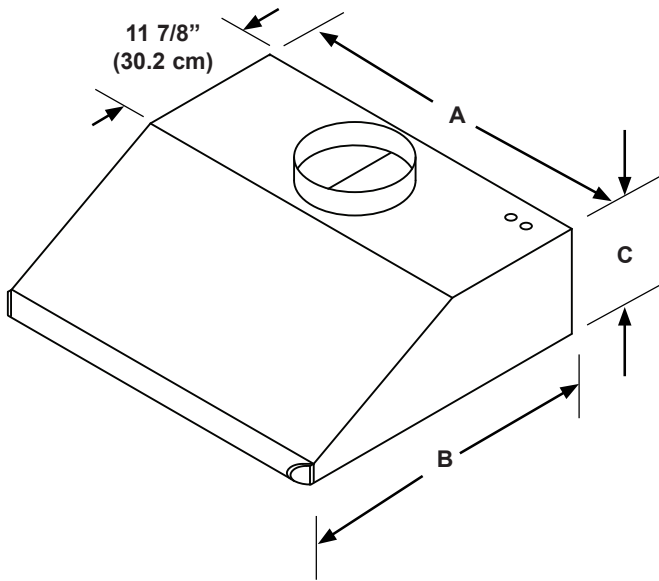

# EH, EHR & MH Wall Mount Range Hoods

Revised  
06/19/08

**30", 36", 42", 48", 54" Wide Hoods**

1/3

**PLANNING GUIDE**

**OVERALL DIMENSIONS**

OVERALL DIMENSIONS			
Model	A	B	C
EH/EHR3012	29 7/8" (75.9 cm)	26 7/8" (68.3 cm)	12 3/8" (31.4 cm)
EH/EHR3612	35 7/8" (91.1 cm)		
EH/EHR4212	41 7/8" (106.4 cm)		
EH/EHR4812	47 7/8" (121.6 cm)		
MH3012	29 7/8" (75.9 cm)	25 1/2" (64.8 cm)	
MH3612	35 7/8" (91.1 cm)		
MH4812	47 7/8" (121.6 cm)		
EH/EHR3018	29 7/8" (75.9 cm)	26 7/8" (68.3 cm)	
EH/EHR3618	35 7/8" (91.1 cm)		
EH/EHR4218	41 7/8" (106.4 cm)		
EH/EHR4818	47 7/8" (121.6 cm)		
EH/EHR5418	53 7/8" (136.8 cm)		
MH3018	29 7/8" (75.9 cm)	25 1/2" (64.8 cm)	
MH3618	35 7/8" (91.1 cm)		
MH4818	47 7/8" (121.6 cm)		

**DIMENSIONS OF OPTIONAL AHT10 TRANSITION**

**NOTES:**

1. The exhaust duct(s) and electrical wiring can be connected from either the top or the back of the hood.
2. All tolerances: +1/16", -0, (+1.6mm, -0), unless otherwise state

**MINIMUM CABINET WIDTH**

Models	E
EH3012, EH3018, MH3012, MH3018	30" (76.2 cm)
EH3612, EH3618, MH3612, MH3618	36" (91.5 cm)
EH4212, EH4218	42" (106.7 cm)
EH4812, EH4818, MH4812, MH4818	48" (121.9 cm)
EH5418	54" (137.2 cm)

**Back Dimensions**

***Rear Exhaust Placement	
Nominal Hood Height	D
12"	4 1/2" (11.4 cm)
18"	6 1/8" (15.6 cm)

\* Models EH48, EHR48, MH48, EH54, EHR54

\*\* All other models